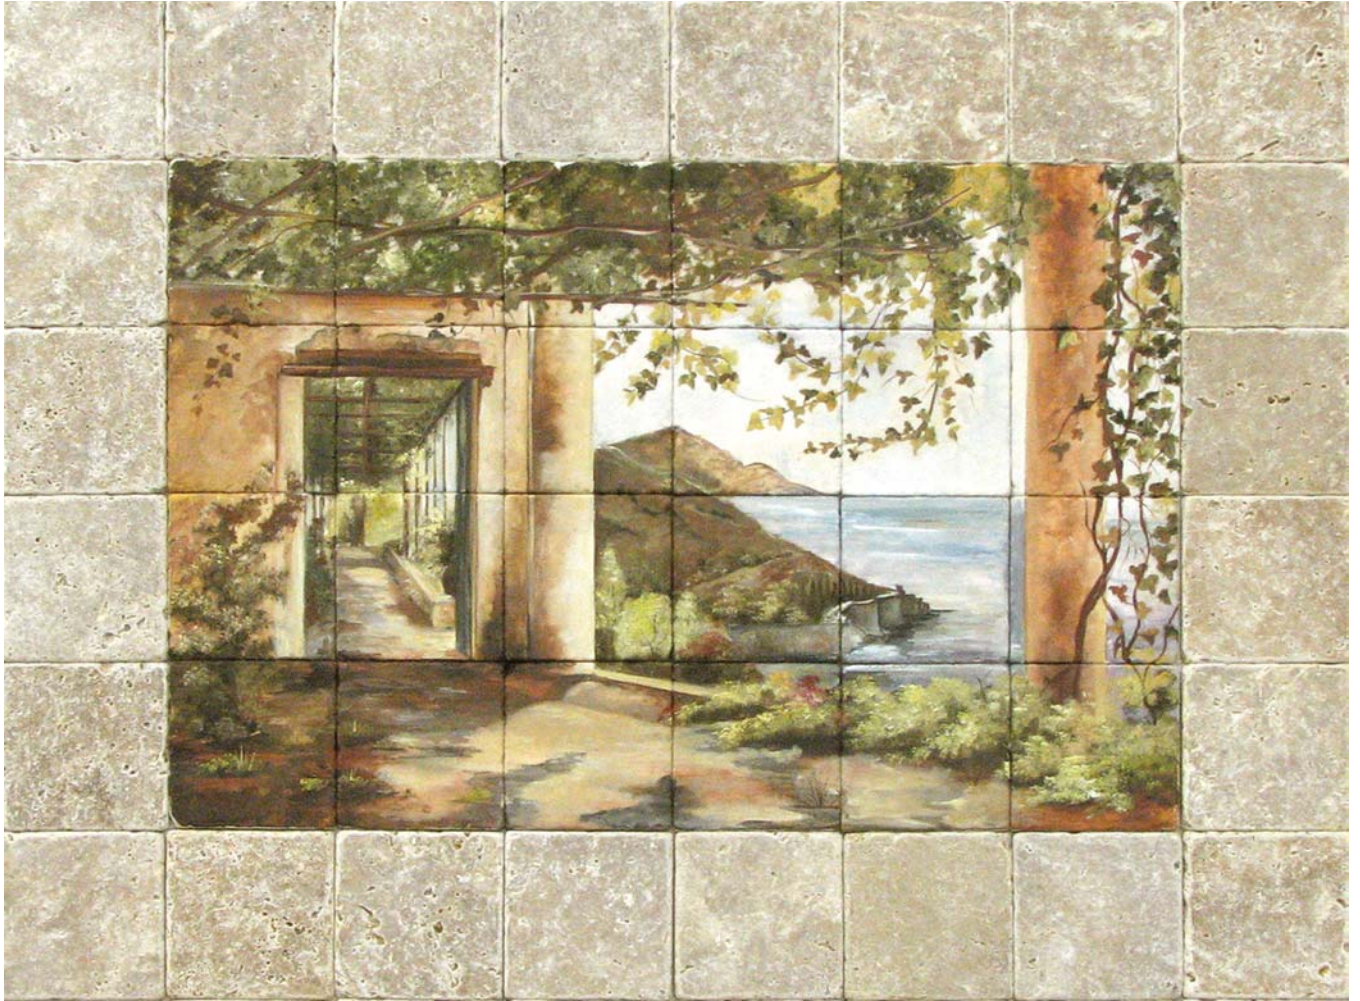

Amalfi

Hand-Painted in our On-Site Studio
Available in any Size and Color on Tumbled Marble.