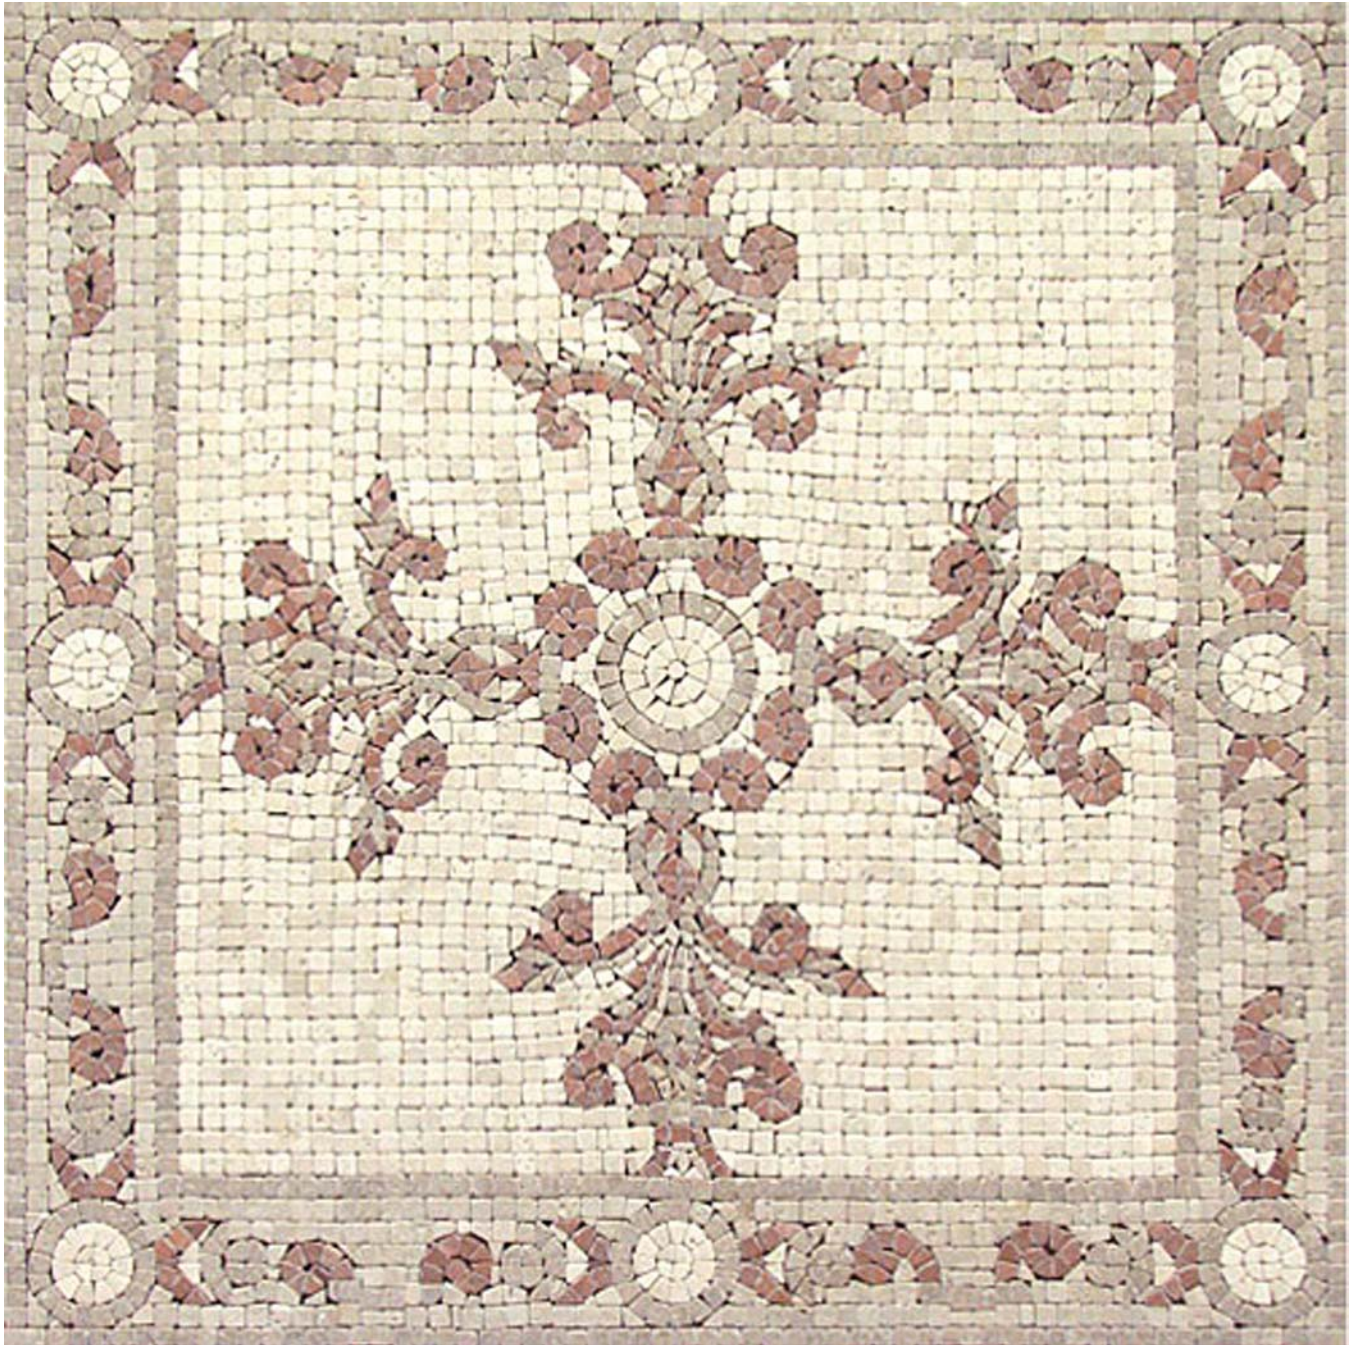

4 Corners make a beautiful 12 x 12 deco

Traditional Elegance

Mosaic Mural

24x24 and 36x36 Available in Honed and Polished.

Autumn Leaf

Mosaic Mural

24x24 and 36x36 Available in Honed and Polished.

Waterjet Mural